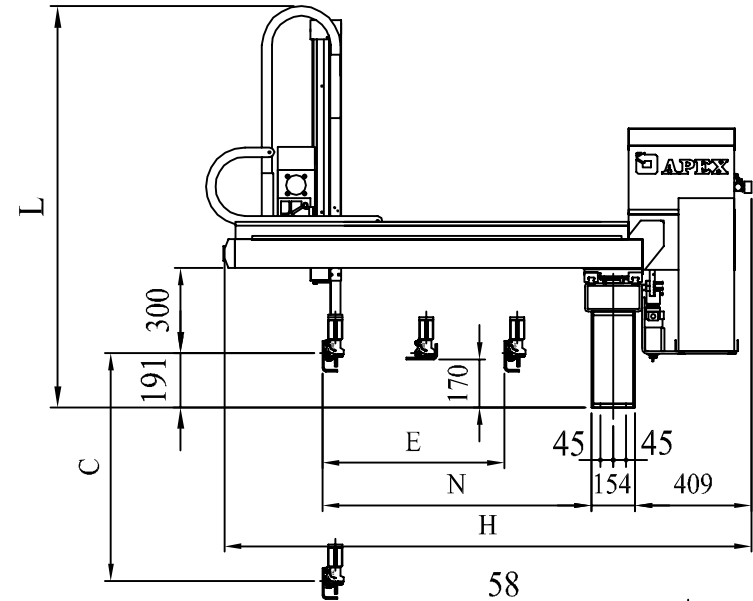

SH800D~SH1000D

Model No.	C	E	H	I	K	L	N
SH800D	800	520	1620	1320	2310	1280	706
SH1000D	1000	700	1800	1560	2550	1380	886

Extension traverse available : 1850mm & 2150mm

A
150
200
250
300
350