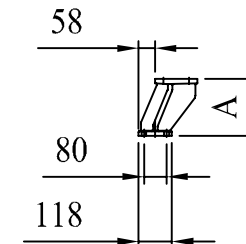

SH800D~SH1000D

Model No.	C	E	H	I	K	L	N
SH800D	800	520	1620	1320	2310	1280	706
SH1000D	1000	700	1800	1560	2550	1380	886

Extension traverse available : 1850mm & 2150mm

A
150
200
250
300
350