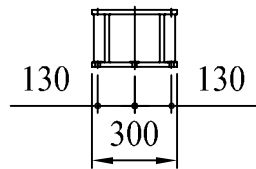

SH800D~SH1000D

Model No.	C	E	H	I	K	L	N
SH800D	800	520	1620	1320	2310	1280	706
SH1000D	1000	700	1800	1560	2550	1380	886

Extension traverse available : 1850mm & 2150mm

A
150
200
250
300
350