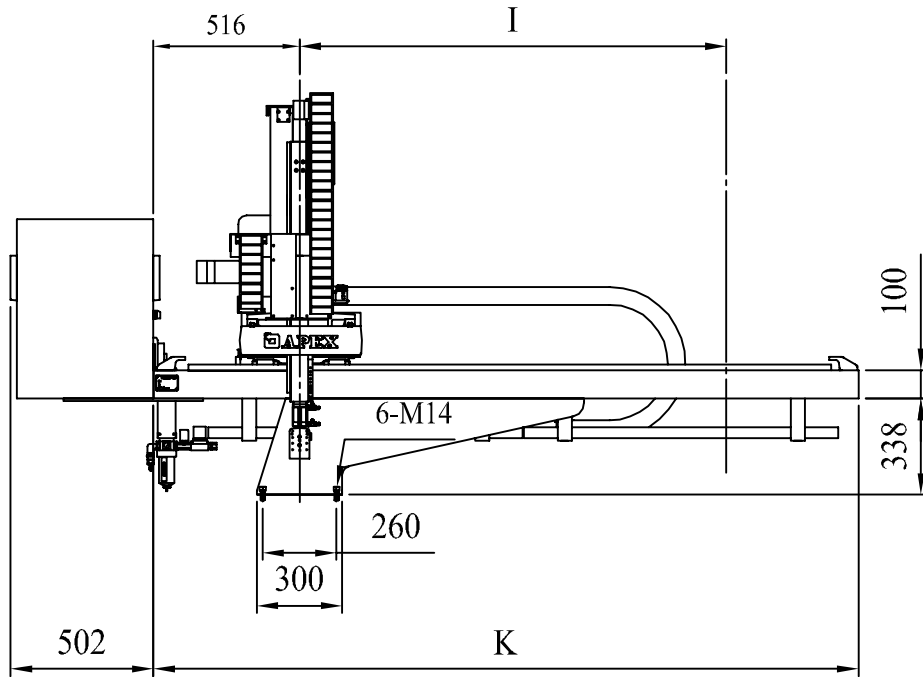

SH800D~SH1000D

Model No.	C	E	H	I	K	L	N
SH800D	800	520	1620	1320	2310	1280	706
SH1000D	1000	700	1800	1560	2550	1380	886

Extension traverse available : 1850mm & 2150mm

A
150
200
250
300
350